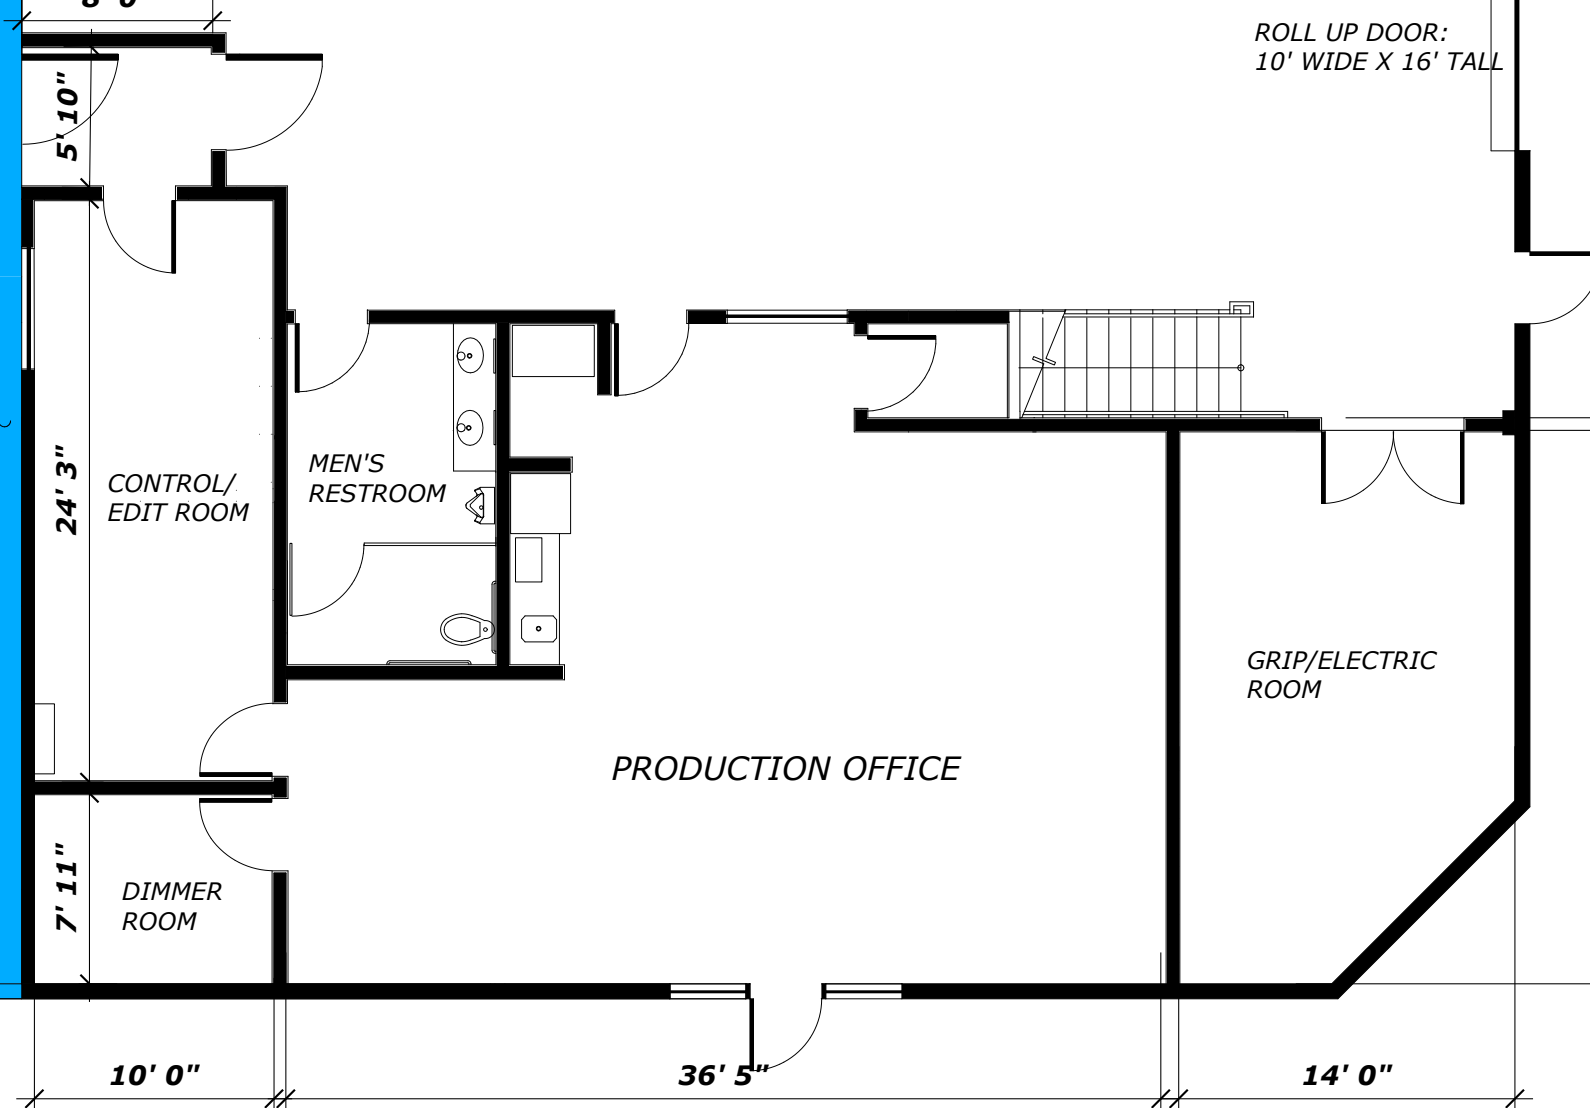

NORTH OFFICES: FIRST FLOOR
1802 S.F. TOTAL

SCENERY/PROP/WARDROBE
PREP AREA

SOUTH OFFICES: FIRST FLOOR
1760 S.F. TOTAL

NORTH OFFICES: SECOND FLOOR
1753 S.F. TOTAL

SCENERY/PROP/WARDROBE
PREP AREA (BELOW)

SOUTH OFFICES: SECOND FLOOR
1398 S.F. TOTAL