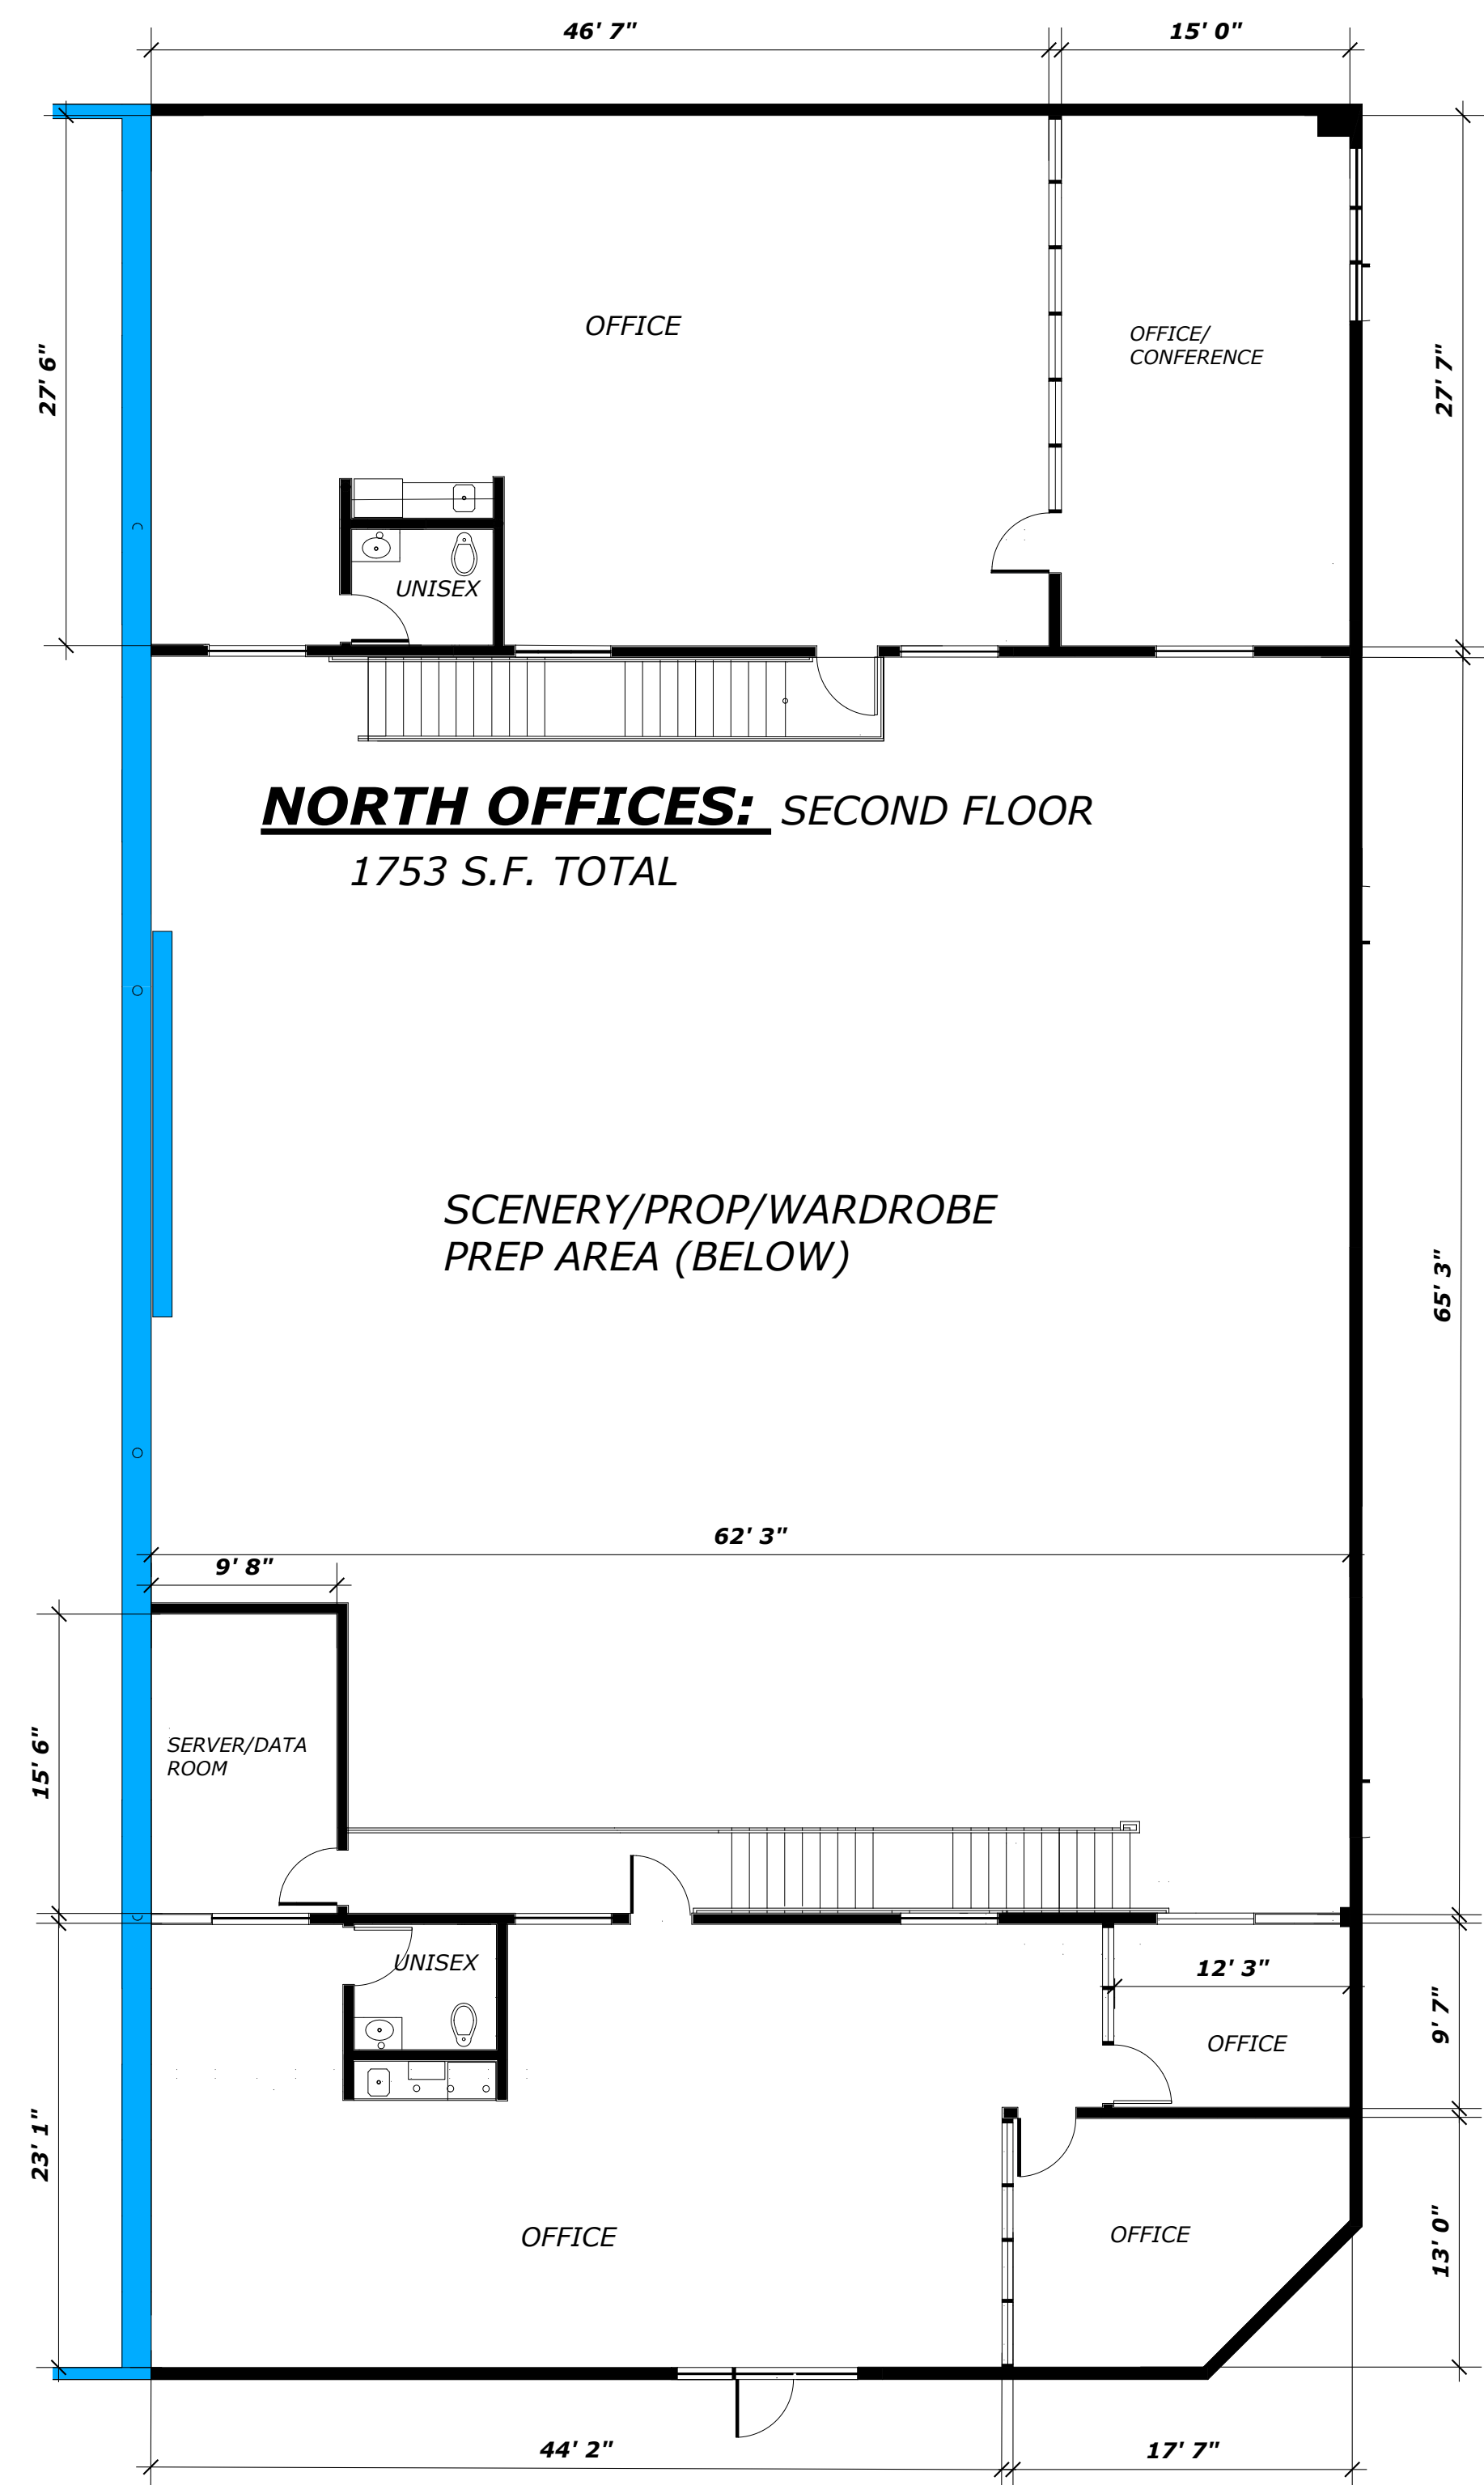

NORTH OFFICES: FIRST FLOOR
1802 S.F. TOTAL

SCENERY/PROP/WARDROBE
PREP AREA

SOUTH OFFICES: FIRST FLOOR
1760 S.F. TOTAL

NORTH OFFICES: SECOND FLOOR
1753 S.F. TOTAL

SCENERY/PROP/WARDROBE
PREP AREA (BELOW)

SOUTH OFFICES: SECOND FLOOR
1398 S.F. TOTAL